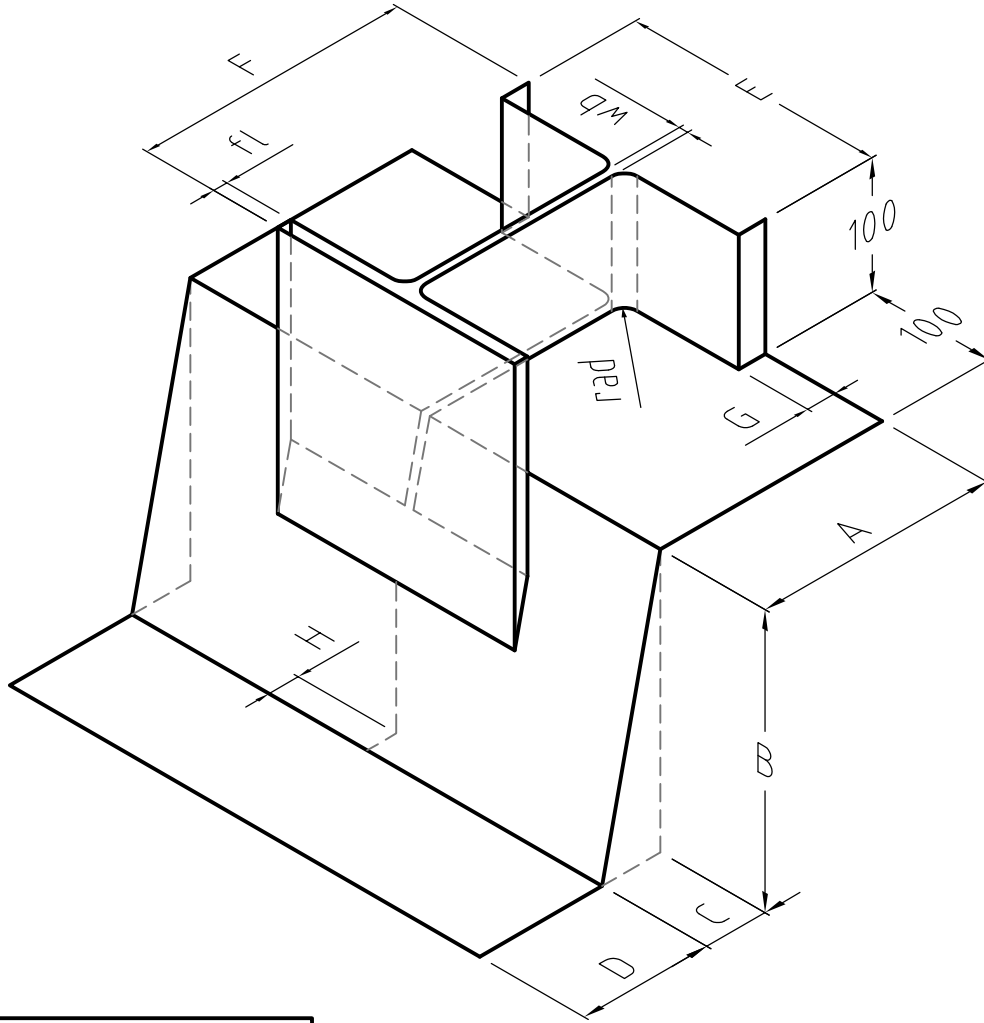

**Detail Issued For Guidance Only,
Designer's Approval Required**

Column Cloak :	
A	
B	
C	
D	
E	
F	

G	
H	
wb	
fl	
rad	
Quantity	

Zedex	
Ultimate	

NB; DO NOT SCALE - USE FIGURED DIMENSIONS ONLY.

Visqueen
 Contact Technical Support :
 t : 0333 202 6800
 f : 0333 202 6886
 e : enquiries@visqueen.com
 www.visqueen.com

Project: Standard Detail : Preformed Web/Flange Column Cloak.

Drawing No.- PFU-522.	Date.- 12/18.	Scale.- NTS.	© COPYRIGHT RESERVED.
-----------------------	---------------	--------------	-----------------------